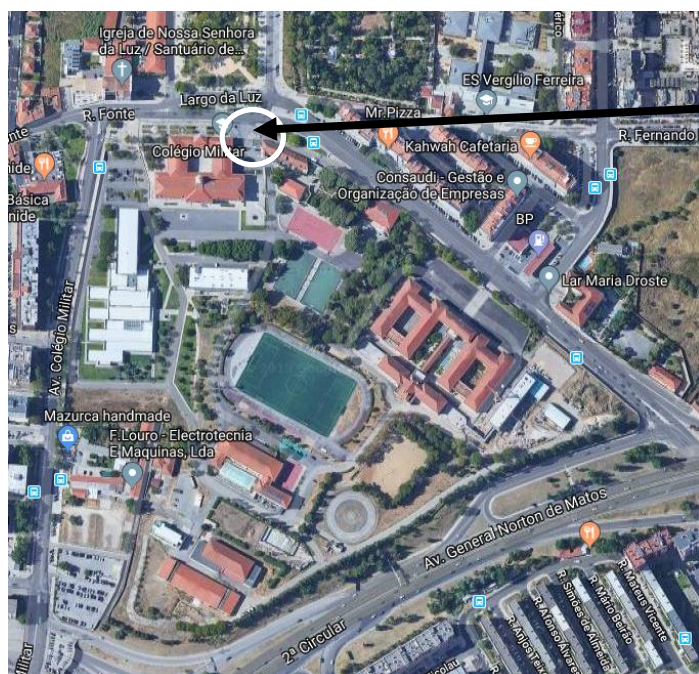

ANO LECTIVO
2019/2020

COLÉGIO MILITAR

Largo da Luz, 1600 – 498 Lisboa

European Military Secondary Schools Forum (EUMSSF) Second Meeting

Colégio Militar
Largo da Luz, 1600 – 498 Lisboa, Portugal

15 (arrival day) -17 (departure day) , January 2020

Colégio Militar
Largo da Luz, 1600-498 Lisbon

Main entrance to Colégio Militar

4. Hosting

a. Participants that wish to accept the Colégio Militar invitation can stay at Feitoria houses. These houses are:

Address: Av. Marechal Craveiro Lopes, 390, Alvalade, 1749-009 Lisbon, Portugal

Radisson Blu Hotel Lisbon ★★★★★ 

Alvalade, Lisbon · [Show on map](#) · 5 km from center · Subway Access

Booked 2 times for your dates in the last 24 hours

[Select your room >](#)

- **VIP Executive Zurique Hotel (3 star hotel)**

Address: Rua Ivone Silva, 18, Avenidas Novas, 1050-124 Lisbon, Portugal

VIP Executive Zurique Hotel ★★★ 

Avenidas Novas, Lisbon · [Show on map](#) · 3.4 km from center