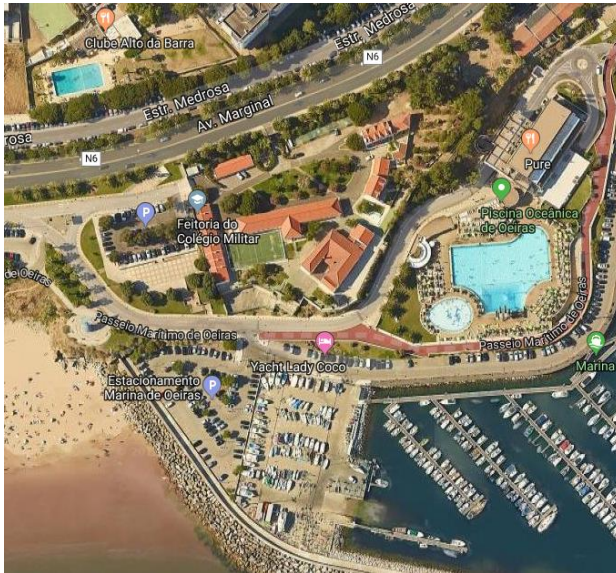

Colégio Militar
Largo da Luz, 1600-498 Lisbon

Main entrance to Colégio Militar

4. Hosting

a. Participants that wish to accept the Colégio Militar invitation can stay at Feitoria houses. These houses are:

They are located at Feitoria do Colégio Militar, Oeiras.

<https://eur04.safelinks.protection.outlook.com/?url=https%3A%2F%2Fgoo.gl%2Fmaps%2FKnQGUSQ11mNmGkRt8&data=02%7C01%7C%7C0d34184b2d5c4792bc9108d77725a6f5%7C84df9e7fe9f640afb435aaaaaaaaaaaa%7C1%7C0%7C637108875897341797&sdata=uJqfJWFEYyoLDHFw7YzefjSqUQAQUbuZyYBC%2BsZIQNY%3D&reserved=0>

Address: Av. Marechal Craveiro Lopes, 390, Alvalade, 1749-009 Lisbon, Portugal

Radisson Blu Hotel Lisbon ★★★★★ 

Alvalade, Lisbon · [Show on map](#) · 5 km from center · Subway Access

Booked 2 times for your dates in the last 24 hours

[Select your room >](#)

- **VIP Executive Zurique Hotel (3 star hotel)**

Address: Rua Ivone Silva, 18, Avenidas Novas, 1050-124 Lisbon, Portugal

VIP Executive Zurique Hotel ★★★ 

Avenidas Novas, Lisbon · [Show on map](#) · 3.4 km from center