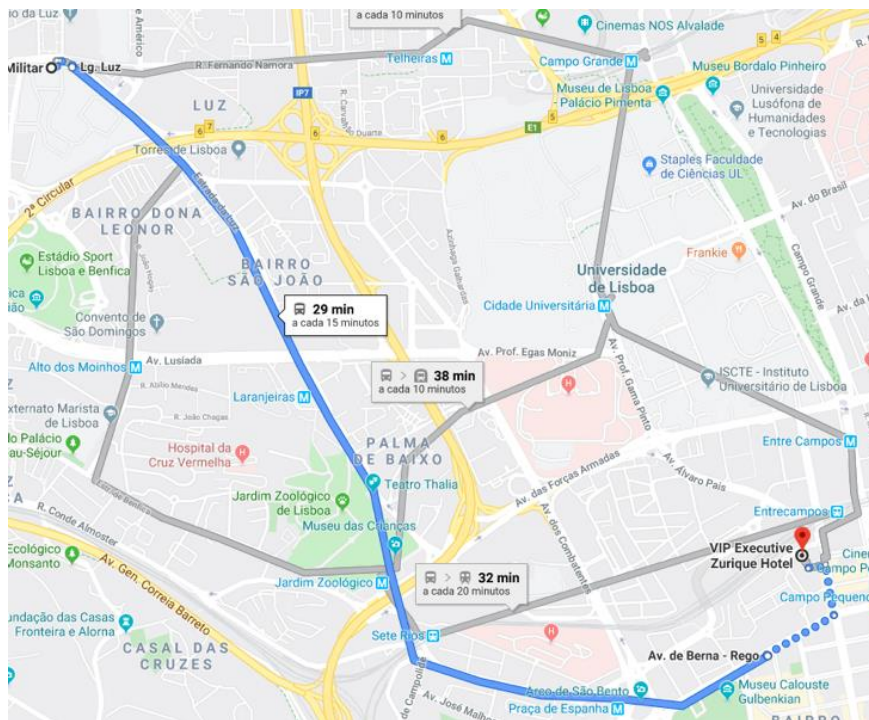

Address: Av. Marechal Craveiro Lopes, 390, Alvalade, 1749-009 Lisbon, Portugal

Radisson Blu Hotel Lisbon ★★★★★ 

Alvalade, Lisbon · [Show on map](#) · 5 km from center · Subway Access

Booked 2 times for your dates in the last 24 hours

[Select your room >](#)

- **VIP Executive Zurique Hotel (3 star hotel)**

Address: Rua Ivone Silva, 18, Avenidas Novas, 1050-124 Lisbon, Portugal

VIP Executive Zurique Hotel ★★★ 

Avenidas Novas, Lisbon · [Show on map](#) · 3.4 km from center