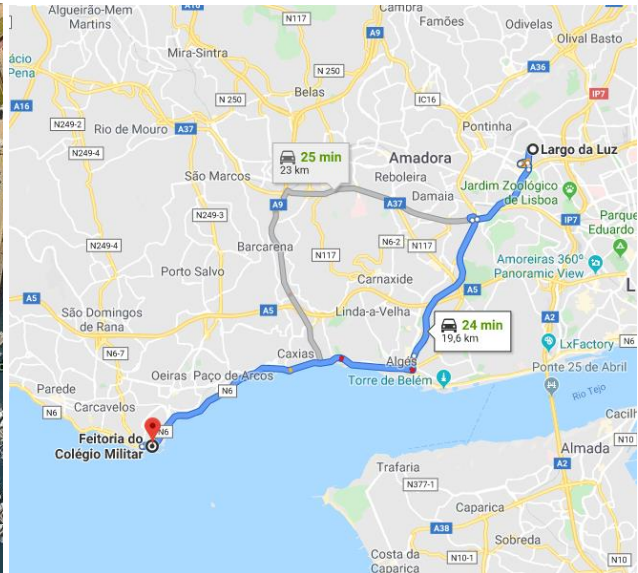

4. Hosting

a. Participants that wish to accept the Colégio Militar invitation can stay at Feitoria houses. These houses are:

- 4 houses with 1 bedroom, with double bed, WC and respective kitchenette;
- 1 house with 1 bedroom with 2 single beds, WC and its kitchenette;
- 1 house w / 2 bedrooms, one room w / 4 bunk beds and another room w / double bed, WC and kitchenette.

They are located at Feitoria do Colégio Militar, Oeiras.