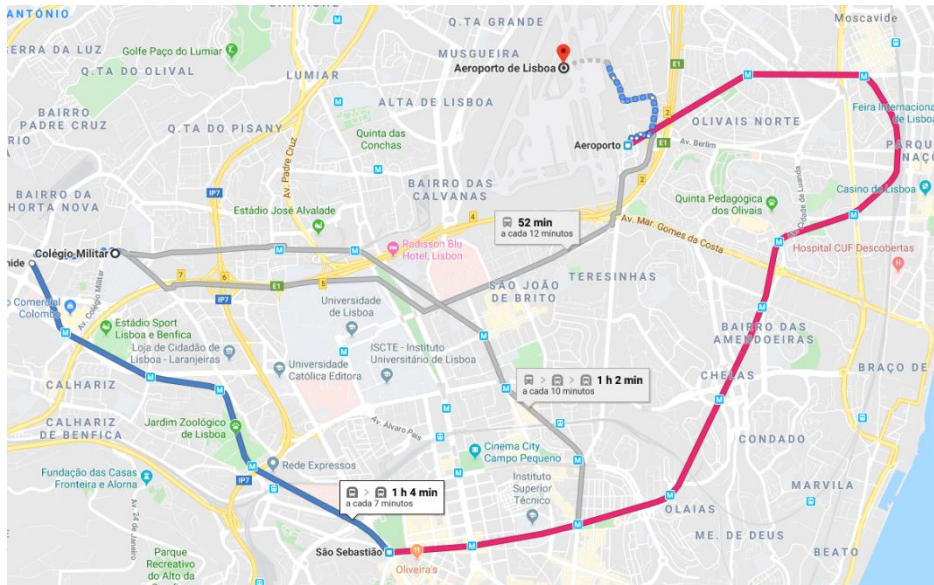

Address: Av. Marechal Craveiro Lopes, 390, Alvalade, 1749-009 Lisbon, Portugal

Radisson Blu Hotel Lisbon ★★★★★ 

Alvalade, Lisbon · [Show on map](#) · 5 km from center · Subway Access

Booked 2 times for your dates in the last 24 hours

[Select your room >](#)

- **VIP Executive Zurique Hotel (3 star hotel)**

Address: Rua Ivone Silva, 18, Avenidas Novas, 1050-124 Lisbon, Portugal

VIP Executive Zurique Hotel ★★★ 

Avenidas Novas, Lisbon · [Show on map](#) · 3.4 km from center

includes taxes and charges

[Pay now price](#)

[Select your room >](#)

5. From the Airport to Colégio Militar

Lisbon airport is in the city so you can chose between:

a. Subway

1 hour and you have to change line at São Sebastião station. The destiny station is Carnide.