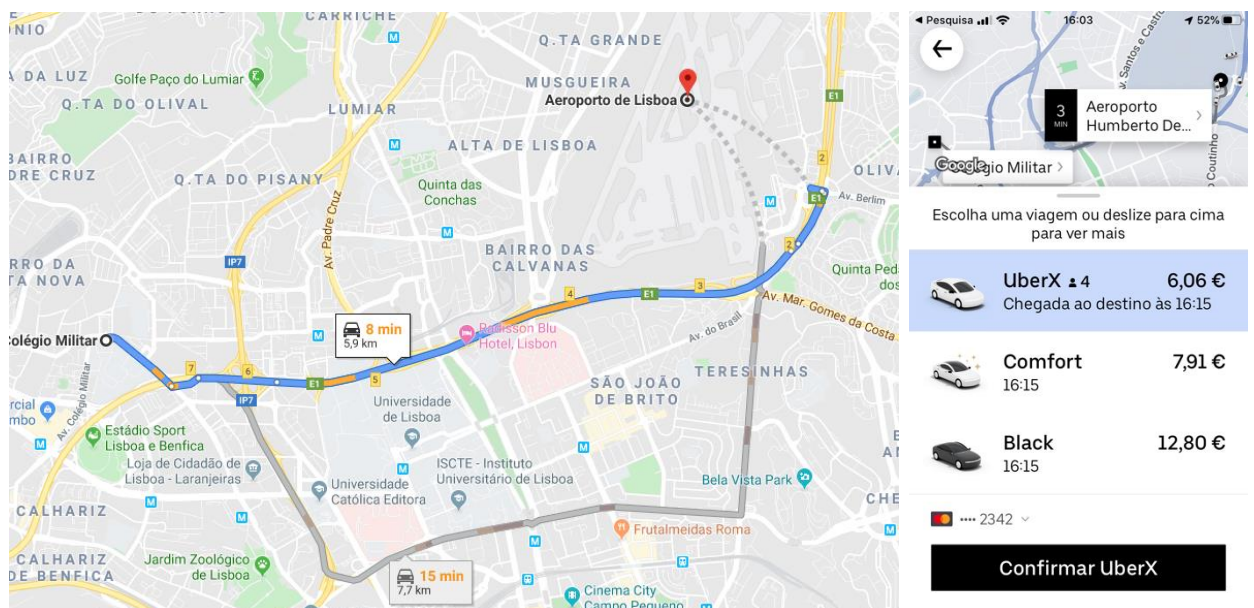

b. By car (UBER is cheaper than TAXI)

c. Depending on the date and time of arrival the Military College can provide group transportation from the Airport to the College.

6. Meals

Breakfast and Lunch on the 16th and 17th will be provided by Colégio Militar. Dinner is not provided but we can arrange a group dinner for the 15th, as we did at Brussels.