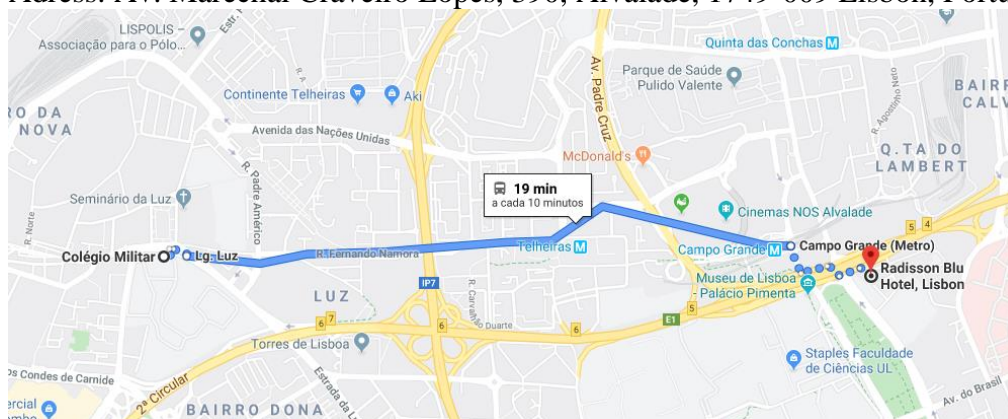

They are located at Feitoria do Colégio Militar, Oeiras.

<https://eur04.safelinks.protection.outlook.com/?url=https%3A%2F%2Fgoo.gl%2Fmaps%2FKnQGUSQ11mNmGkRt8&data=02%7C01%7C%7C0d34184b2d5c4792bc9108d77725a6f5%7C84df9e7fe9f640afb435aaaaaaaaaaaa%7C1%7C0%7C637108875897341797&sdata=uJqfJWFEYyoLDHFw7YzefjSqUQAQUbuZyYBC%2BsZIQNY%3D&reserved=0>

Address: Av. Marechal Craveiro Lopes, 390, Alvalade, 1749-009 Lisbon, Portugal

Radisson Blu Hotel Lisbon ★★★★★ 

Alvalade, Lisbon · [Show on map](#) · 5 km from center · Subway Access

Booked 2 times for your dates in the last 24 hours

[Select your room >](#)

- **VIP Executive Zurique Hotel (3 star hotel)**

Address: Rua Ivone Silva, 18, Avenidas Novas, 1050-124 Lisbon, Portugal

VIP Executive Zurique Hotel ★★★ 

Avenidas Novas, Lisbon · [Show on map](#) · 3.4 km from center